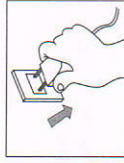

Name and function of the machine parts

Operation:

Before using:
You should check whether the product has been damaged.

Operation:

1. Please put the plug in the power socket.
2. Press ON/OFF one time, the device start kneading with heating function. The device in the countdown timer for 20 minutes.
3. Press the ON/OFF again, its kneading function without heating.
4. Press the button 3 seconds to power off.

Massage position

After use

When turning off the power, please make sure the switch is "OFF".
If you don't use the product for an extended period of time, please remove the power plug from the wall outlet.