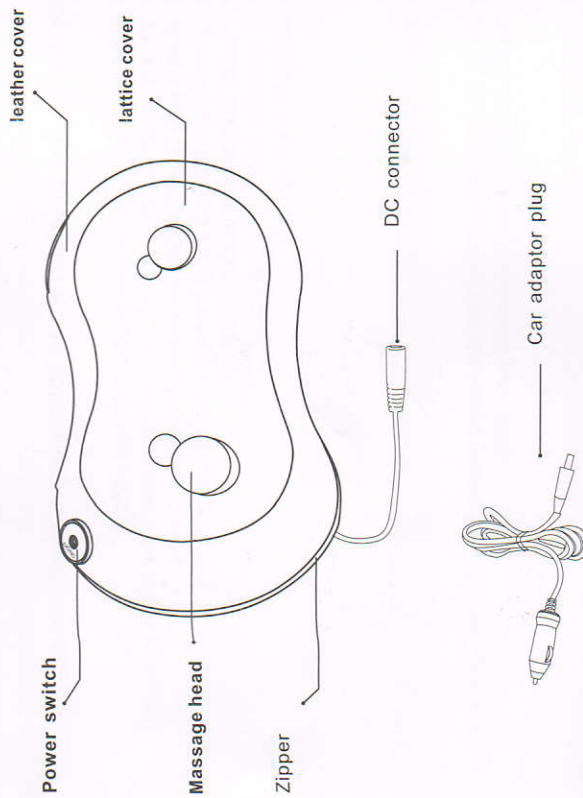

Stop using the product if the following situations occur:

- When water spills on the product or the switch.
- When spare parts broken down or inner machine parts exposed.
- When you feel discomfort during its working time.
- Abnormal smell coming from the massage pillow.
- Power supply is suddenly cut off.
- If thunder and lightning occur.
- Drive in high speed.

Assembly and repairs

Please don't disassemble the massage pillow by yourself, which may cause it broken down or beyond warranty.

Power plug attention

Check the power plug and make sure it is conformed to the required voltage.
Don't pull and insert the power cord with wet hand to avoid getting an electric shock.
When you pull out the power cord, you should grip the power plug.
Please don't put any pressure on the power cord. Check it regularly to ensure that the cord is not cut or broken.
For safety, this product has over temperature protector function. If the power cord is damaged, please ask the manufacturer or a professional to change it. Do not disassemble it by yourself.
The product will give out heat so if someone is sensitive to high temperature, please be cautious when using the product.

Name and function of the machine parts

Operation:

Before using:
You should check whether the product has been damaged.

Operation:

1. Please put the plug in the power socket.
2. Press ON/OFF one time, the device start kneading with heating function. The device in the countdown timer for 20 minutes.
3. Press the ON/OFF again, its kneading function without heating.
4. Press the button 3 seconds to power off.