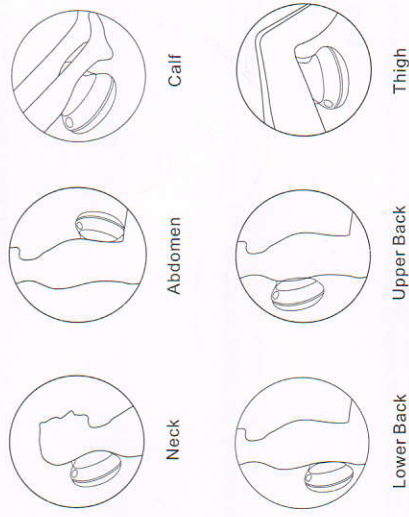

Name and function of the machine parts

Operation:

Before using:
You should check whether the product has been damaged.

Operation:

1. Please put the plug in the power socket.
2. Press ON/OFF one time, the device start kneading with heating function. The device in the countdown timer for 20 minutes.
3. Press the ON/OFF again, its kneading function without heating.
4. Press the button 3 seconds to power off.

Massage position

After use

When turning off the power, please make sure the switch is "OFF".
If you don't use the product for an extended period of time, please remove the power plug from the wall outlet.