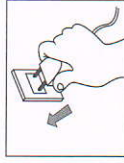

Name and function of the machine parts

Operation:

Before using:
You should check whether the product has been damaged.

Operation:

1. Please put the plug in the power socket.
2. Press ON/OFF one time, the device start kneading with heating function. The device in the countdown timer for 20 minutes.
3. Press the ON/OFF again, its kneading function without heating.
4. Press the button 3 seconds to power off.

Massage position

After use

When turning off the power, please make sure the switch is "OFF".
If you don't use the product for an extended period of time, please remove the power plug from the wall outlet.